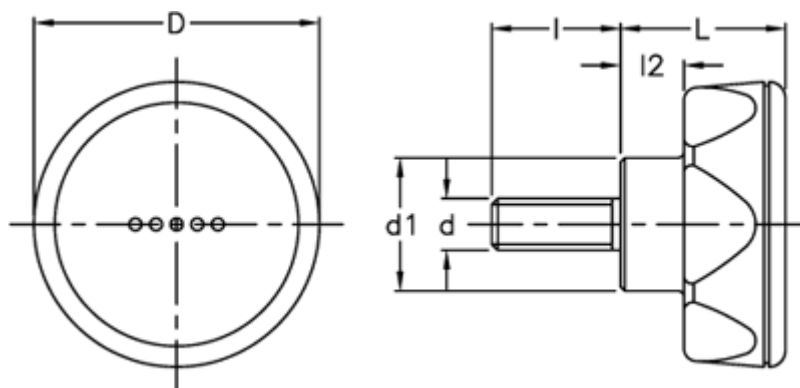

Article number: 23052224511

Description: E+G Lobe knob
ELK.56-p M10x20-C1 black centre cap

Measures

D	= 56
d1	= 26.5
d 6g	= M10
l	= 20
L	= 29
l2	= 11